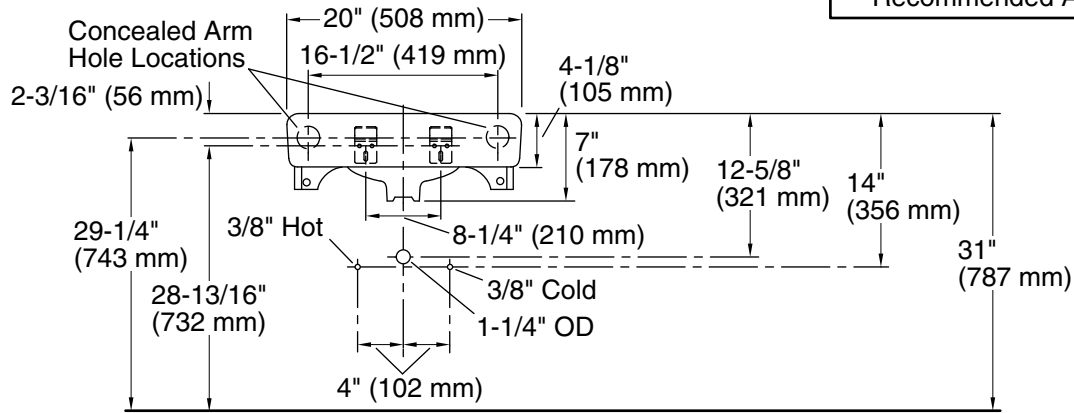

Features

- Made from premium materials that withstand high-volume usage.
- 20" (508 mm) x 18" (457 mm).
- Faucet sold separately.

Material

- Vitreous china.

Installation

- Wall-mount.
- Drilled for concealed arm carrier installation.

Standard Installation

Technical Information

All product dimensions are nominal.

Bowl configuration:	Single
Installation:	Wall-mount
Bowl area (Only):	Length: 18" (457 mm) Width: 13" (330 mm) With overflow: Yes Water depth: 4-7/8" (124 mm)
With overflow:	Yes
Number of deck holes:	1
Faucet hole(s):	1-3/8" (35 mm)
Drain hole:	1-3/4" (44 mm)