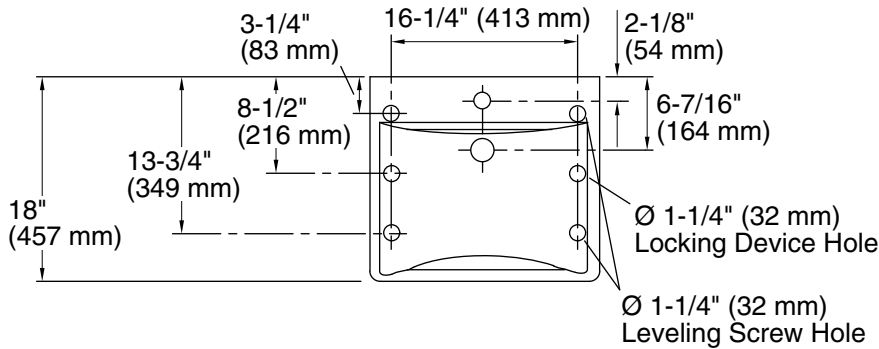

Features

- Made from premium materials that withstand high-volume usage.
- 20" (508 mm) x 18" (457 mm).
- Faucet sold separately.

Material

- Vitreous china.

Installation

- Wall-mount.
- Drilled for concealed arm carrier installation.

Standard Installation

Technical Information

All product dimensions are nominal.

Bowl configuration:	Single
Installation:	Wall-mount
Bowl area (Only):	Length: 18" (457 mm) Width: 13" (330 mm) With overflow: Yes Water depth: 4-7/8" (124 mm)
With overflow:	Yes
Number of deck holes:	1
Faucet hole(s):	1-3/8" (35 mm)
Drain hole:	1-3/4" (44 mm)