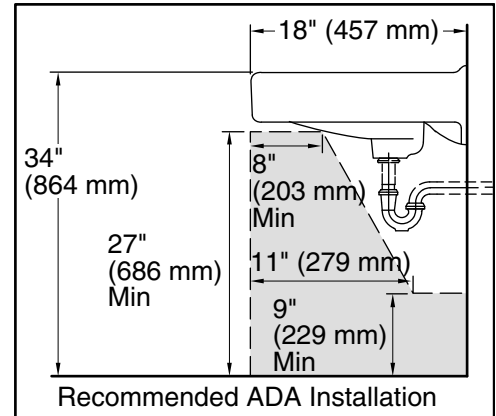

Features

- Made from premium materials that withstand high-volume usage.
- 20" (508 mm) x 18" (457 mm).
- Faucet sold separately.

Material

- Vitreous china.

Installation

- Wall-mount.
- Drilled for concealed arm carrier installation.

Recommended Products/Accessories

K-8998 P-Trap
K-23726 Drain treatment
K-23725 Cast iron cleaner

Included Components

Additional Components:
Hanger(s)

ADA **CSA B651** **OBC**

Codes/Standards

ASME A112.19.2/CSA B45.1
All applicable US Federal and State material regulations
ADA
ICC/ANSI A117.1
CSA B651
OBC

Standard Installation

Technical Information

All product dimensions are nominal.

Bowl configuration:	Single
Installation:	Wall-mount
Bowl area (Only):	Length: 18" (457 mm) Width: 13" (330 mm) With overflow: Yes Water depth: 4-7/8" (124 mm)
With overflow:	Yes
Number of deck holes:	1
Faucet hole(s):	1-3/8" (35 mm)
Drain hole:	1-3/4" (44 mm)